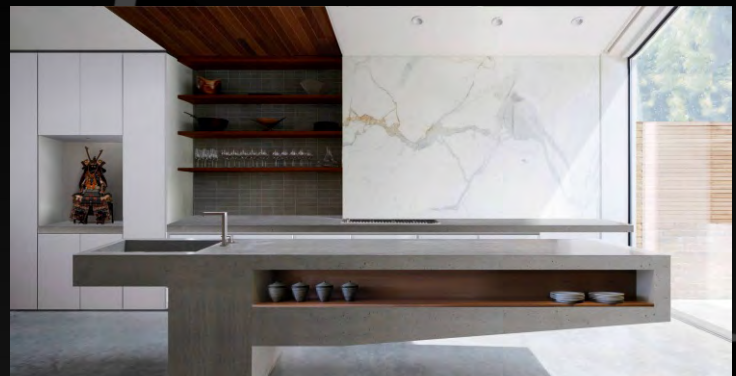

Stairs at WOLF ARCHITECTS are an opportunity to create a sculptural masterpiece within the home that serves as not only a functional element but a visually striking feature. At the same time it is important that the stair is both beautiful and practical creating an enticing journey throughout the levels of the home.

We often refer to them as stair rooms rather than a stair case as we aim to create a fantastic space and experience that one can feel with their feet. We pay attention to the texture, density, temperatures and even the sounds that different materials make when considering their suitability for the stair.

“House your dreams..”

WOLF ARCHITECTS specialise in creating exceptional residences that last a lifetime. We strive to create uplifting environments by maximising the use of space and light, thus we base our designs around the natural sun light. We study the way light moves around the property during the day ensuring that every space has a natural ambience. Our team uses their knowledge and experience to tailor the design specifically to allow light in from multiple directions. This means that most spaces are flooded with natural light during the day removing the need to turn on any lights when the sun is up.

Designed for Function and Beauty